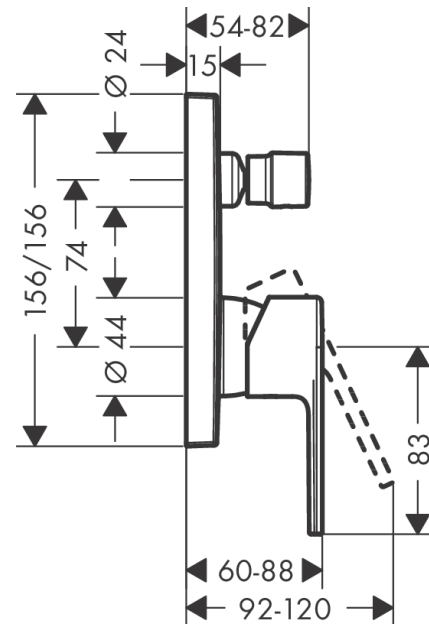

## Vernis Shape

Single lever bath mixer for concealed installation with integrated security combination according to EN1717 for iBox universal

Surfaces: **Matt Black** Article Number: **71469670**

### Description

#### product features

- 2 functions
- connection type: basic set
- min. operating pressure: 1 bar
- max. operating pressure: 10 bar
- ceramic cartridge
- temperature limitation adjustable
- diverter with automatic resetting
- suitable for continuous flow water heaters
- with integrated safety combination EN 1717

### Scale drawing